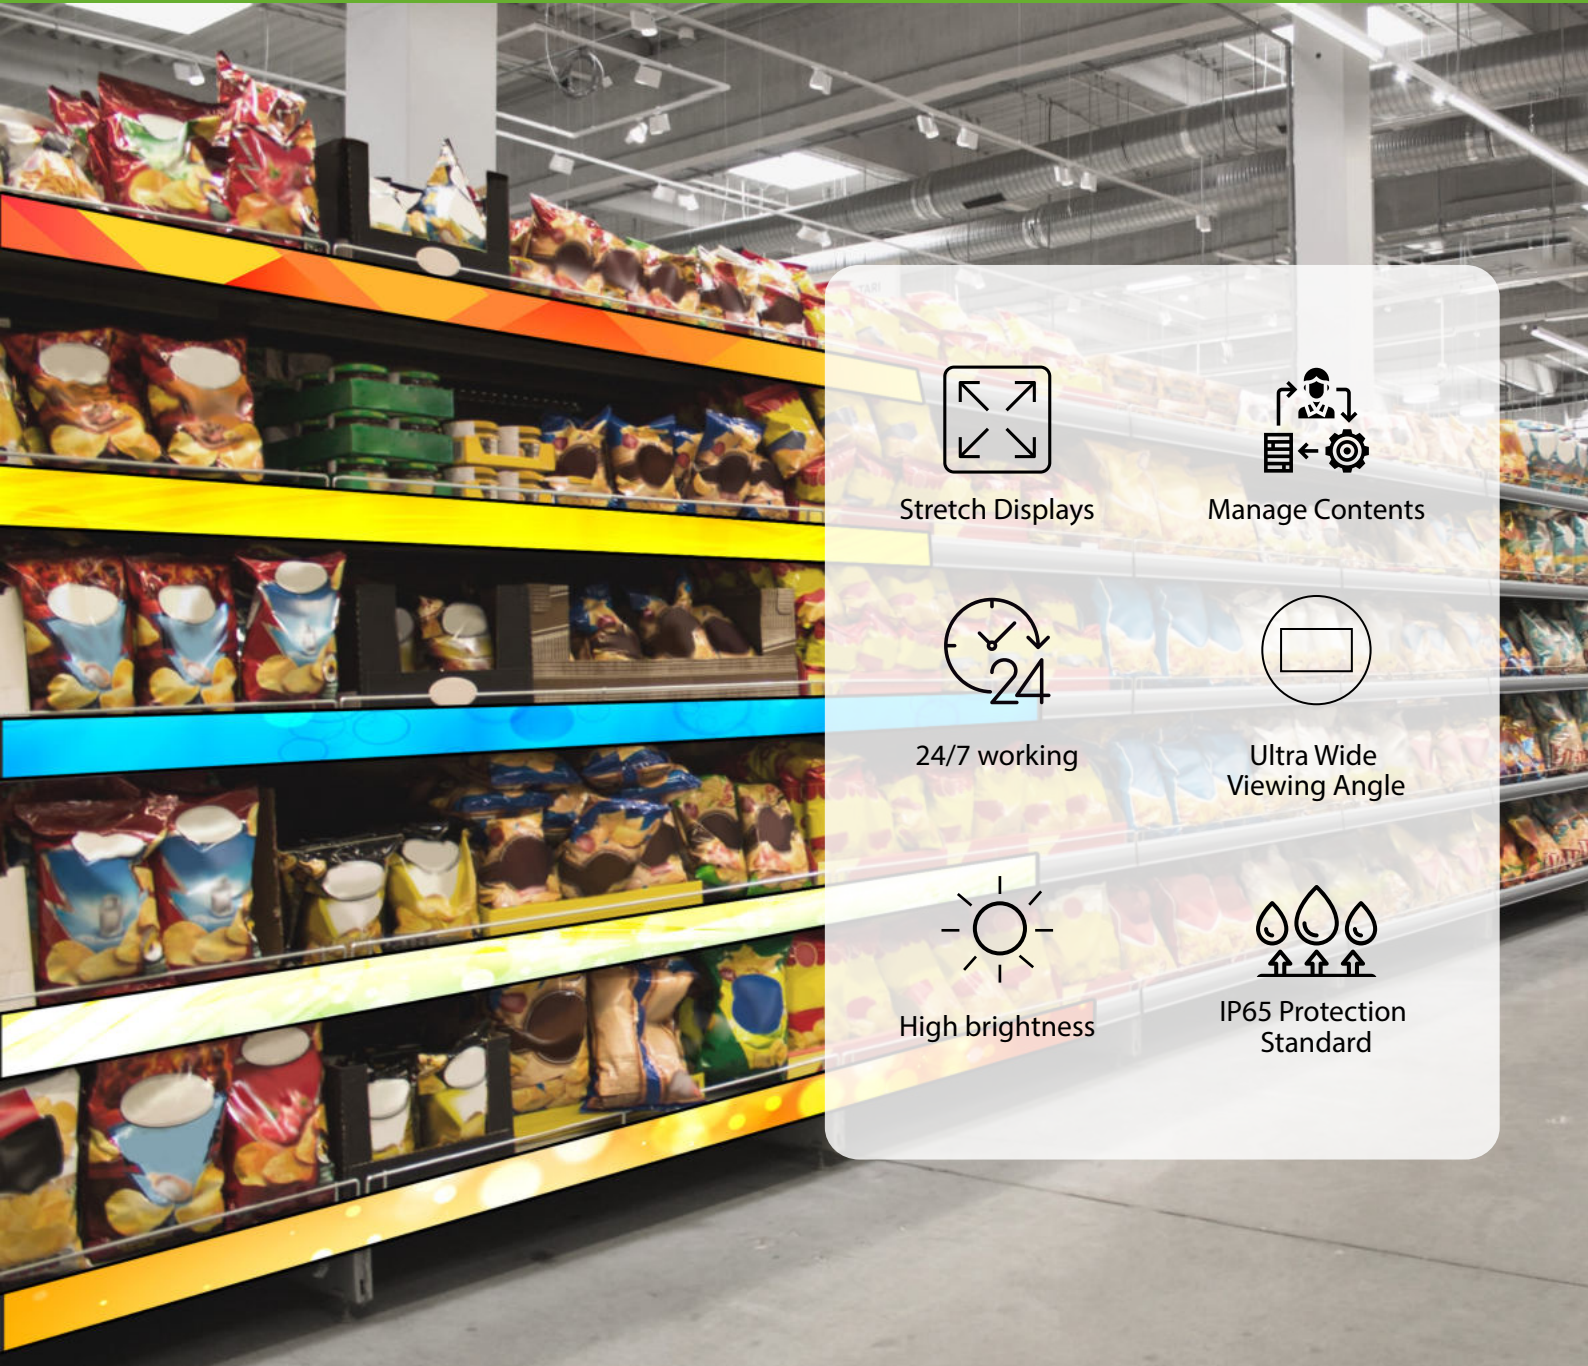

SHELF DISPLAYS

Stretch Series

Create Impressive Space for all Target Audience

Engage customers with powerful content in a slim, versatile screen

Stretched displays, with 16:4.5 wide screen stretched display offer the ability to effectively communicate information in small, narrow spaces such as store shelves, ceilings, and corridors. Stretched displays are an invaluable asset in keeping travelers apprised of changing schedules providing clear, easy to read, vibrant information that can be consumed at a glance.

Stretch Displays

Manage Contents

24/7 working

Ultra Wide
Viewing Angle

High brightness

IP65 Protection
Standard

Maximize viewer engagement in a minimum amount of space

Featuring brightness levels of up to 700 nit, these displays deliver the clearest, richest images regardless of lighting conditions. With a non-glare panel, you can rest assured that your content will not be obstructed by lighting conditions outside of your control, and you can be confident that your content will look great anywhere.

Super Thin Design and Easy to Installed

Shelf edge LCD display design for supermarket/retail shop shelf, replacement the traditional paper display. It suits for 60cm,90cm,120cm different shelf size.

Alternative Sizes and Applications

Single Screen or Together as a Videowall

Stretched Bar display is a new concept advertising screen. It can be customized according to the size of the shelf and special areas. And you can play it as single screen or together as a videowall.